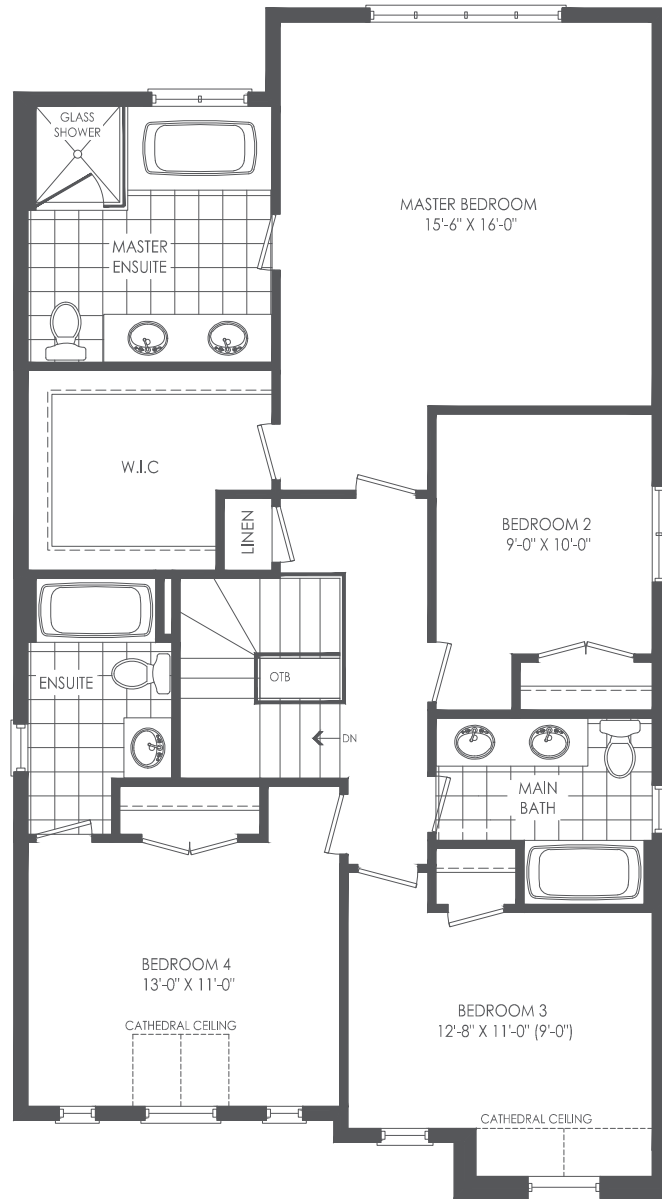

MAIN LEVEL ELEV. A

PARTIAL MAIN LEVEL ELEV. B

40-00

Dimensions, specifications, layouts, window sizes, and materials are approximate only, may vary, and are subject to change as provided in the Agreement of Purchase & Sale. All representative square footages include applicable finished lower level and open to below and above areas. Square footage varies according to architectural style. Plans may be reversed. Illustrations are artist's concept. E.&O.E.

UPPER LEVEL ELEV. A

PARTIAL UPPER LEVEL ELEV. B

40-00

Dimensions, specifications, layouts, window sizes, and materials are approximate only, may vary, and are subject to change as provided in the Agreement of Purchase & Sale. All representative square footages include applicable finished lower level and open to below and above areas. Square footage varies according to architectural style. Plans may be reversed. Illustrations are artist's concept. E.&O.E.

LOWER LEVEL ELEV. A & B

40-00

Dimensions, specifications, layouts, window sizes, and materials are approximate only, may vary, and are subject to change as provided in the Agreement of Purchase & Sale. All representative square footages include applicable finished lower level and open to below and above areas. Square footage varies according to architectural style. Plans may be reversed. Illustrations are artist's concept. E.&O.E.