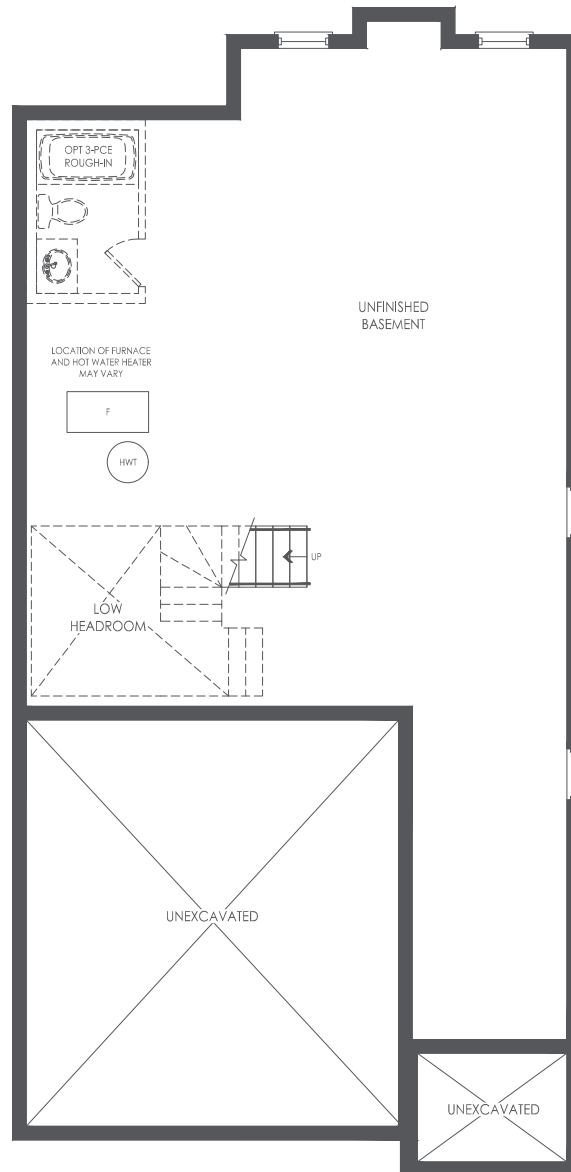

MAIN LEVEL ELEV. A

PARTIAL MAIN LEVEL ELEV. B

40-00

Dimensions, specifications, layouts, window sizes, and materials are approximate only, may vary, and are subject to change as provided in the Agreement of Purchase & Sale. All representative square footages include applicable finished lower level and open to below and above areas. Square footage varies according to architectural style. Plans may be reversed. Illustrations are artist's concept. E.&O.E.

UPPER LEVEL ELEV. A

PARTIAL UPPER LEVEL ELEV. B

40-00

Dimensions, specifications, layouts, window sizes, and materials are approximate only, may vary, and are subject to change as provided in the Agreement of Purchase & Sale. All representative square footages include applicable finished lower level and open to below and above areas. Square footage varies according to architectural style. Plans may be reversed. Illustrations are artist's concept. E.&O.E.

LOWER LEVEL ELEV. A & B

40-00

Dimensions, specifications, layouts, window sizes, and materials are approximate only, may vary, and are subject to change as provided in the Agreement of Purchase & Sale. All representative square footages include applicable finished lower level and open to below and above areas. Square footage varies according to architectural style. Plans may be reversed. Illustrations are artist's concept. E.&O.E.