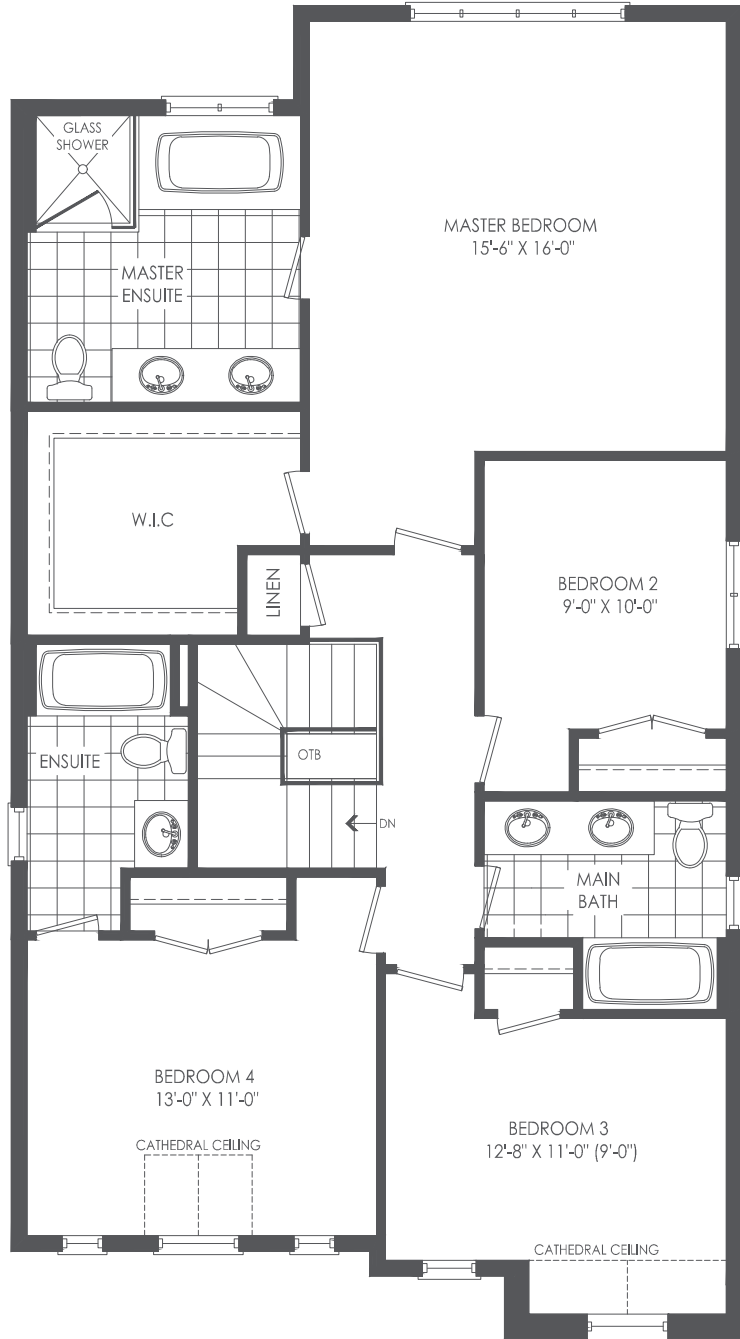

MAIN LEVEL ELEV. A

40-00

Dimensions, specifications, layouts, window sizes, and materials are approximate only, may vary, and are subject to change as provided in the Agreement of Purchase & Sale. All representative square footages include applicable finished lower level and open to below and above areas. Square footage varies according to architectural style. Plans may be reversed. Illustrations are artist's concept. E.&O.E.

UPPER LEVEL ELEV. A

40-00

Dimensions, specifications, layouts, window sizes, and materials are approximate only, may vary, and are subject to change as provided in the Agreement of Purchase & Sale. All representative square footages include applicable finished lower level and open to below and above areas. Square footage varies according to architectural style. Plans may be reversed. Illustrations are artist's concept. E.&O.E.

LOWER LEVEL ELEV. A

40-00

Dimensions, specifications, layouts, window sizes, and materials are approximate only, may vary, and are subject to change as provided in the Agreement of Purchase & Sale. All representative square footages include applicable finished lower level and open to below and above areas. Square footage varies according to architectural style. Plans may be reversed. Illustrations are artist's concept. E.&O.E.