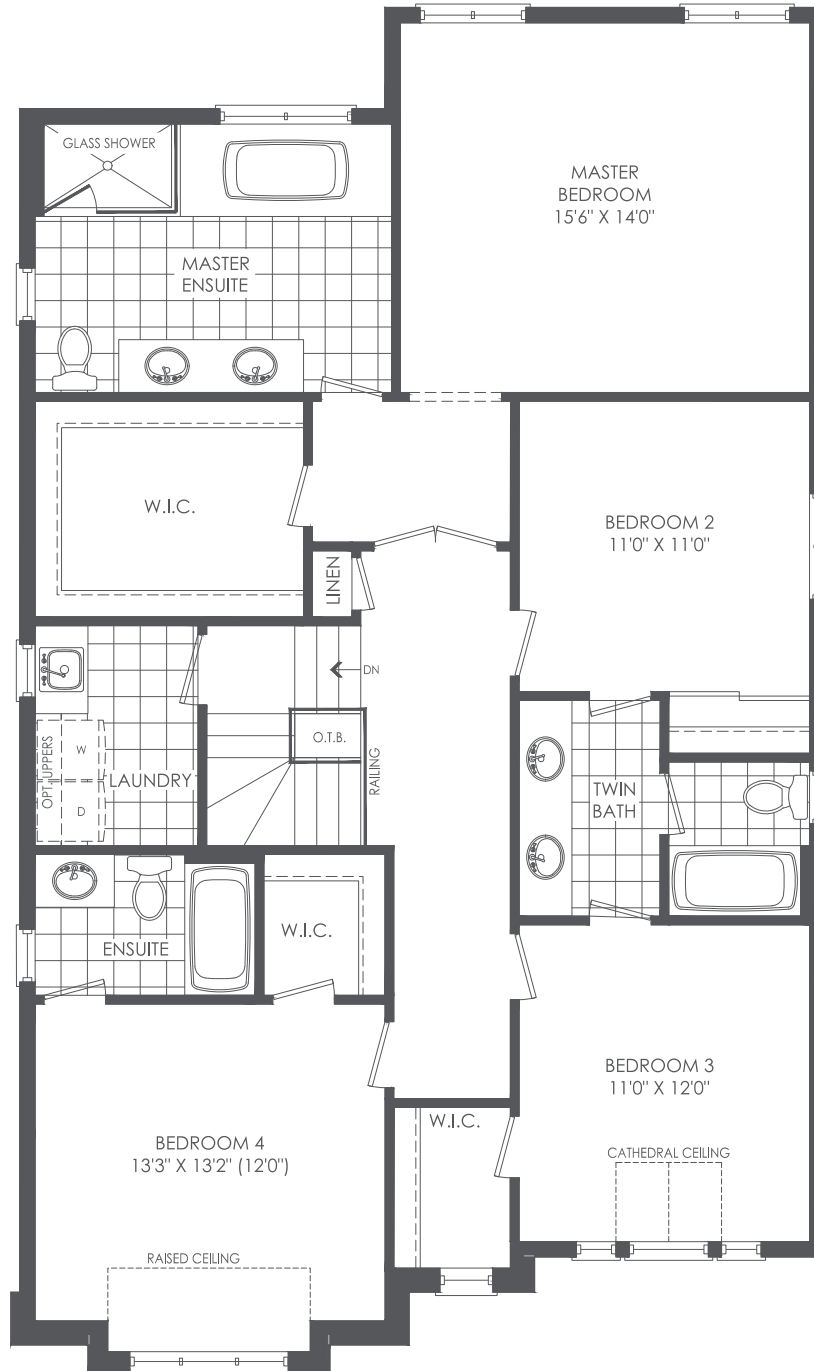

MAIN LEVEL ELEV. A

40-04

Dimensions, specifications, layouts, window sizes, and materials are approximate only, may vary, and are subject to change as provided in the Agreement of Purchase & Sale. All representative square footages include applicable finished lower level and open to below and above areas. Square footage varies according to architectural style. Plans may be reversed. Illustrations are artist's concept. E.&O.E.

UPPER LEVEL ELEV. A

40-04

Dimensions, specifications, layouts, window sizes, and materials are approximate only, may vary, and are subject to change as provided in the Agreement of Purchase & Sale. All representative square footages include applicable finished lower level and open to below and above areas. Square footage varies according to architectural style. Plans may be reversed. Illustrations are artist's concept. E.&O.E.

LOWER LEVEL ELEV. A

40-04

Dimensions, specifications, layouts, window sizes, and materials are approximate only, may vary, and are subject to change as provided in the Agreement of Purchase & Sale. All representative square footages include applicable finished lower level and open to below and above areas. Square footage varies according to architectural style. Plans may be reversed. Illustrations are artist's concept. E.&O.E.