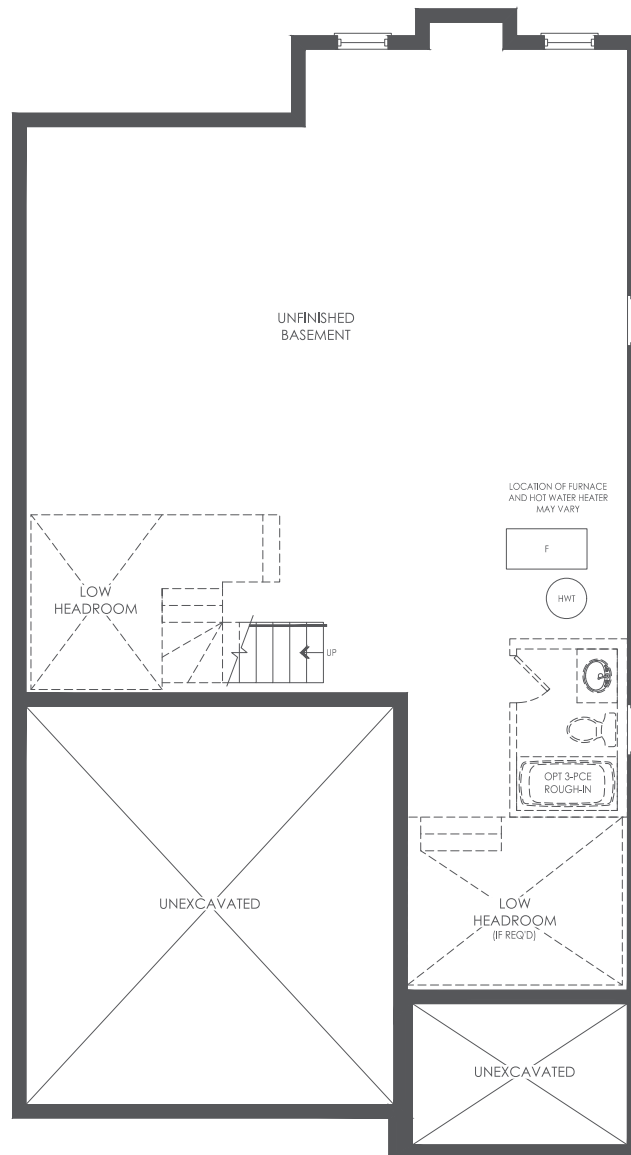

MAIN LEVEL ELEV. A

40-04

Dimensions, specifications, layouts, window sizes, and materials are approximate only, may vary, and are subject to change as provided in the Agreement of Purchase & Sale. All representative square footages include applicable finished lower level and open to below and above areas. Square footage varies according to architectural style. Plans may be reversed. Illustrations are artist's concept. E.&O.E.

UPPER LEVEL ELEV. A

40-04

Dimensions, specifications, layouts, window sizes, and materials are approximate only, may vary, and are subject to change as provided in the Agreement of Purchase & Sale. All representative square footages include applicable finished lower level and open to below and above areas. Square footage varies according to architectural style. Plans may be reversed. Illustrations are artist's concept. E.&O.E.

LOWER LEVEL ELEV. A

40-04

Dimensions, specifications, layouts, window sizes, and materials are approximate only, may vary, and are subject to change as provided in the Agreement of Purchase & Sale. All representative square footages include applicable finished lower level and open to below and above areas. Square footage varies according to architectural style. Plans may be reversed. Illustrations are artist's concept. E.&O.E.